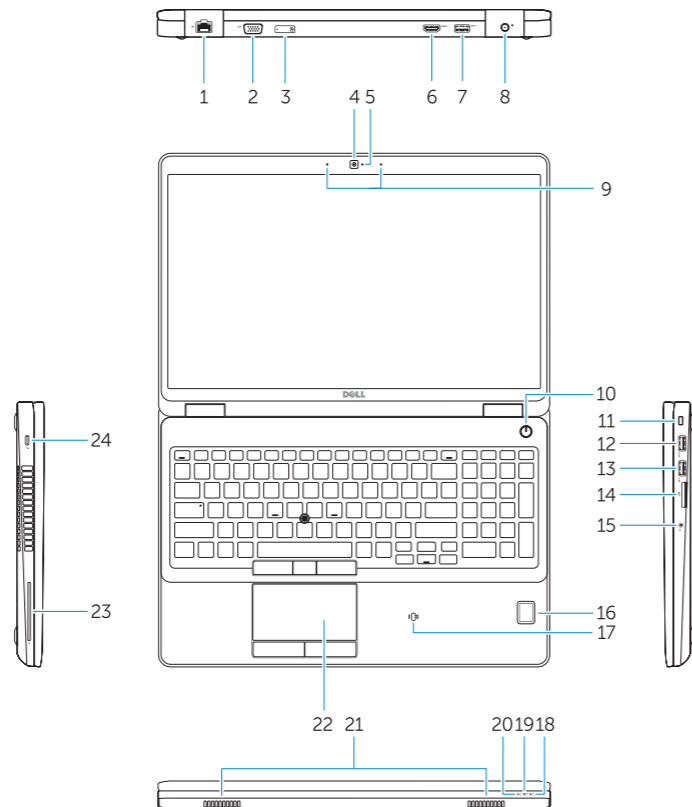

Dell.com/contactdell

Dell.com/regulatory_compliance

P48F

P48F001

Dell Precision -3510

Features

Funkce | Jellemzők | Funkcje | Vlastnosti

1. Network connector
2. VGA connector
3. SIM-card slot (optional)
4. Camera (optional)
5. Camera-status light (optional)
6. HDMI connector 1.4
7. USB 3.0 connector
8. Power connector
9. Dual Array microphones
10. Power button
11. Security-cable slot
12. USB 3.0 connector with PowerShare connector
13. USB 3.0 connector
14. SD Memory-card reader